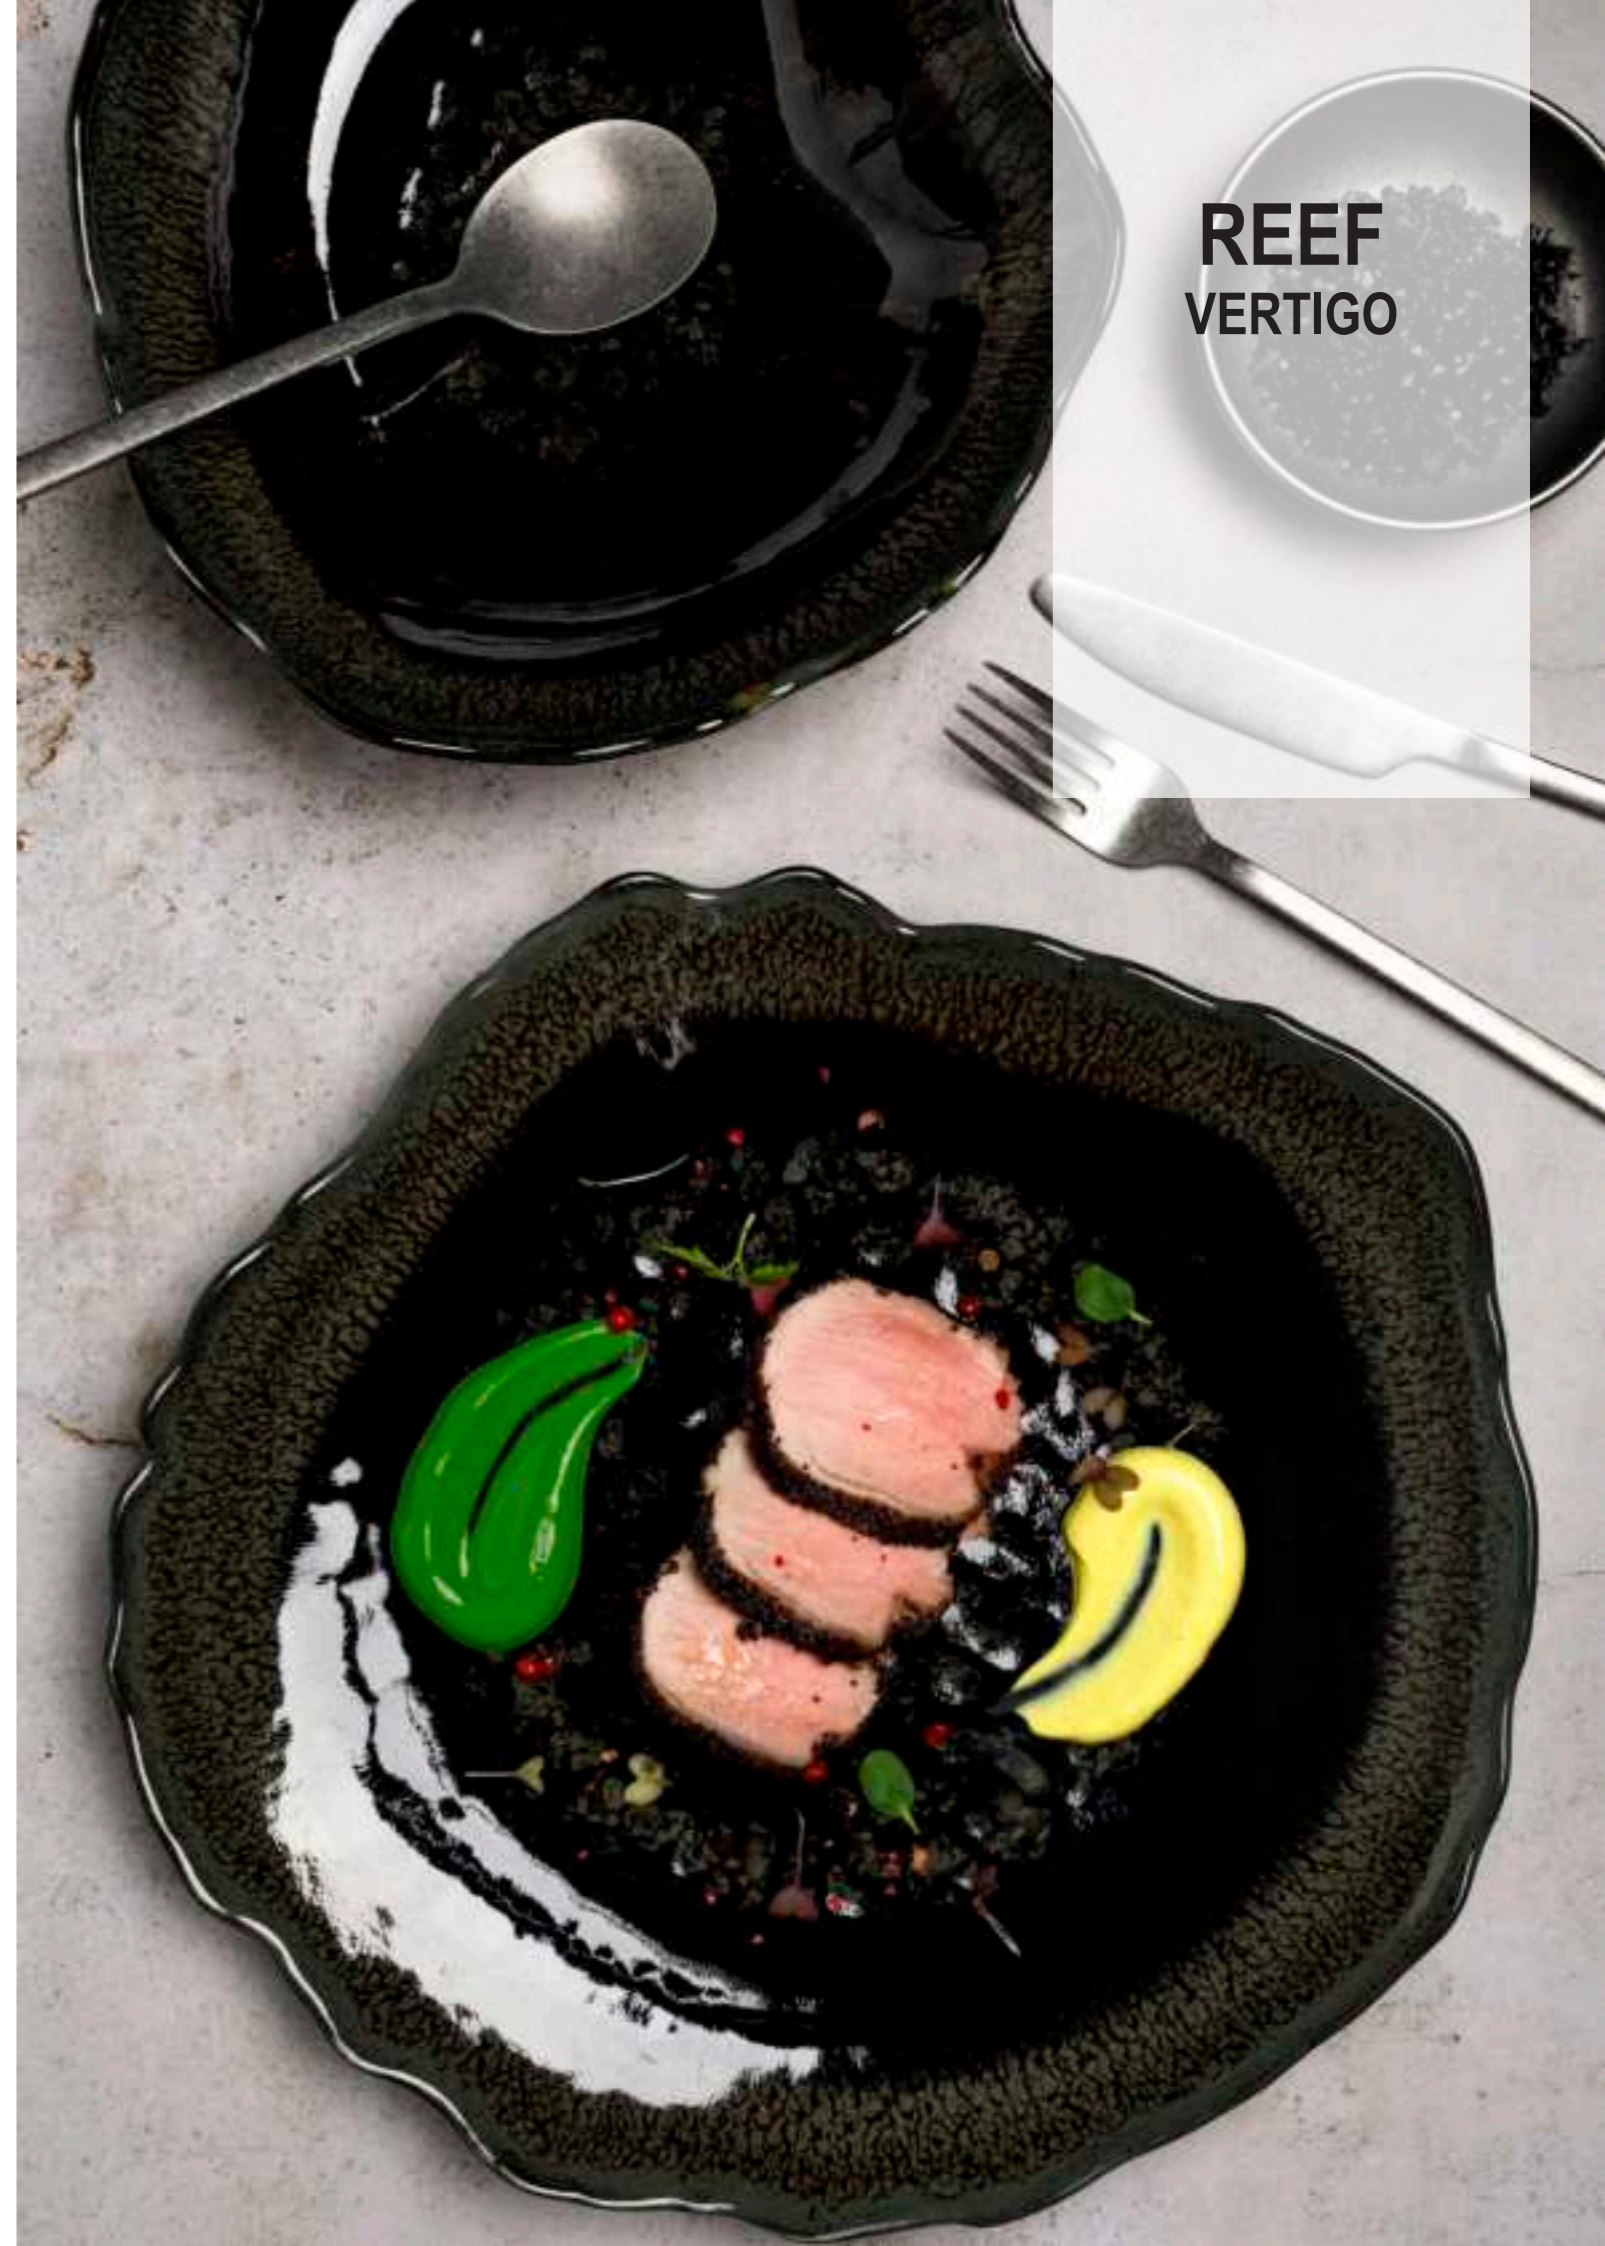

RY020305962
8056444451061
cm 29,5*20*h 3
11 1/2" x 7 3/4" x h 1 1/4"

Piatto ovale
Oval plate
inner 4
master 12
€ 17,00