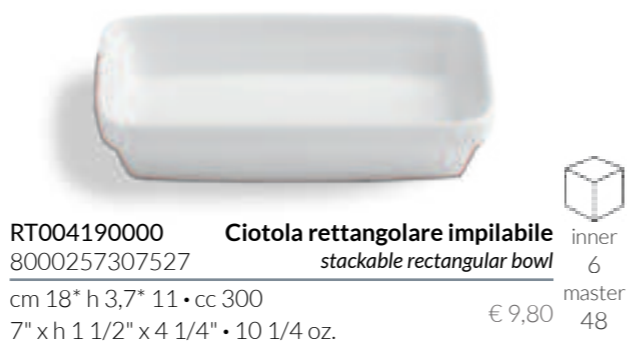

RT004130000
8000257307534

Ciotola quadra impilabile
Stackable fruit bowl

cm 12* h 4,5* 12 • cc 140
4 3/4" x h 1 3/4" x 4 3/4" • 4 3/4 oz.

inner 6
master 48

€ 6,40